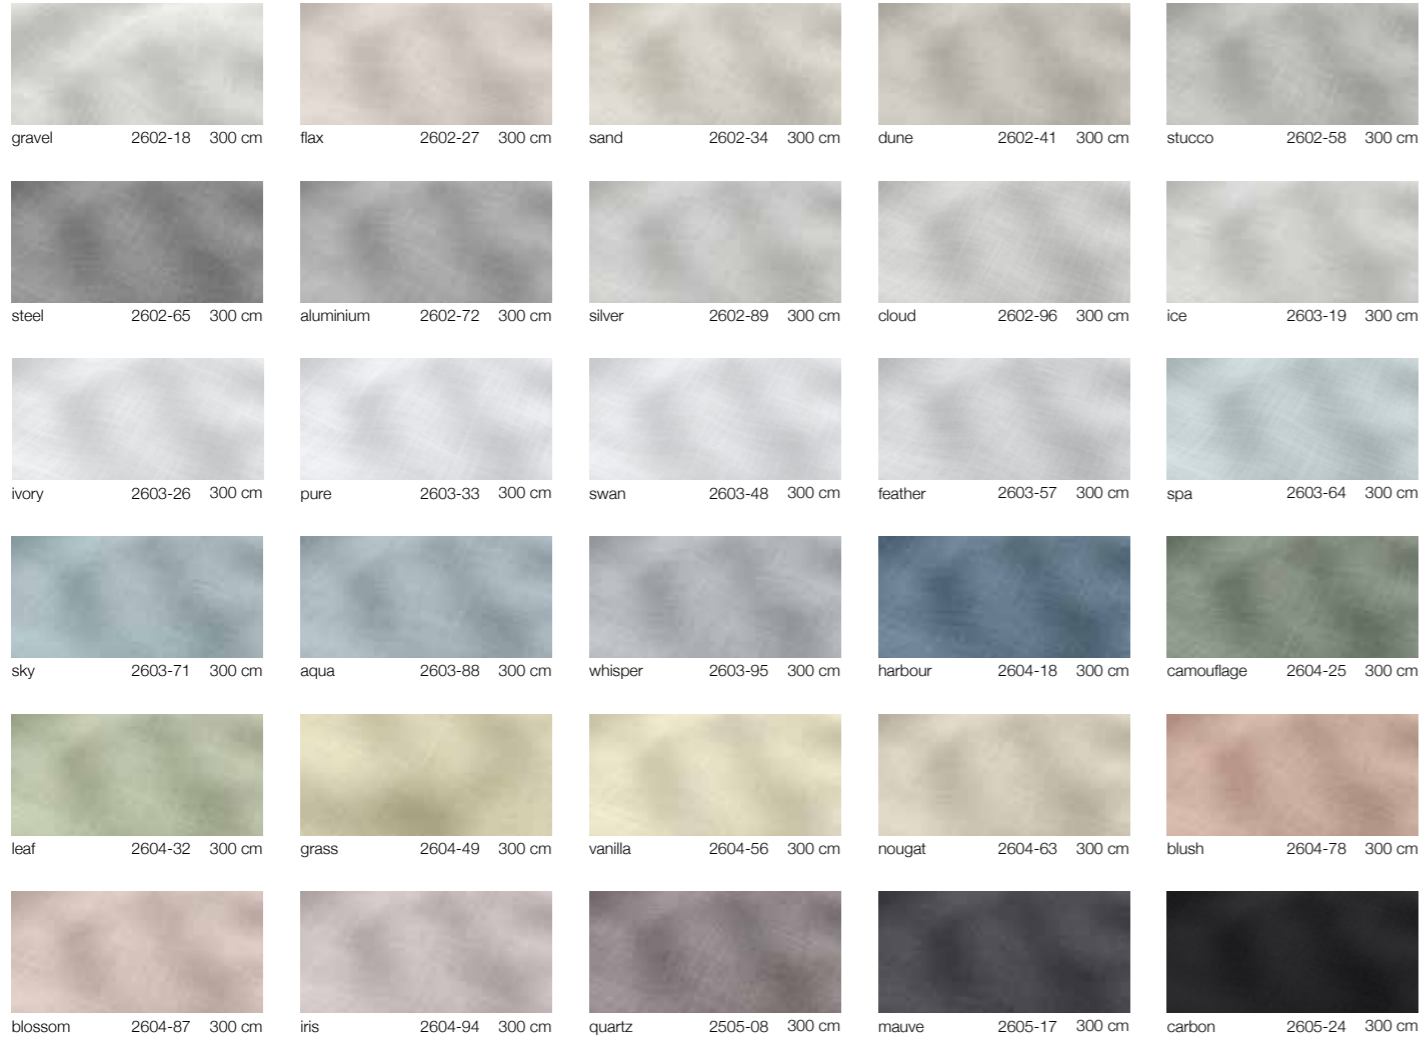

Timorous FR

Dekorationsstoff decoration fabric