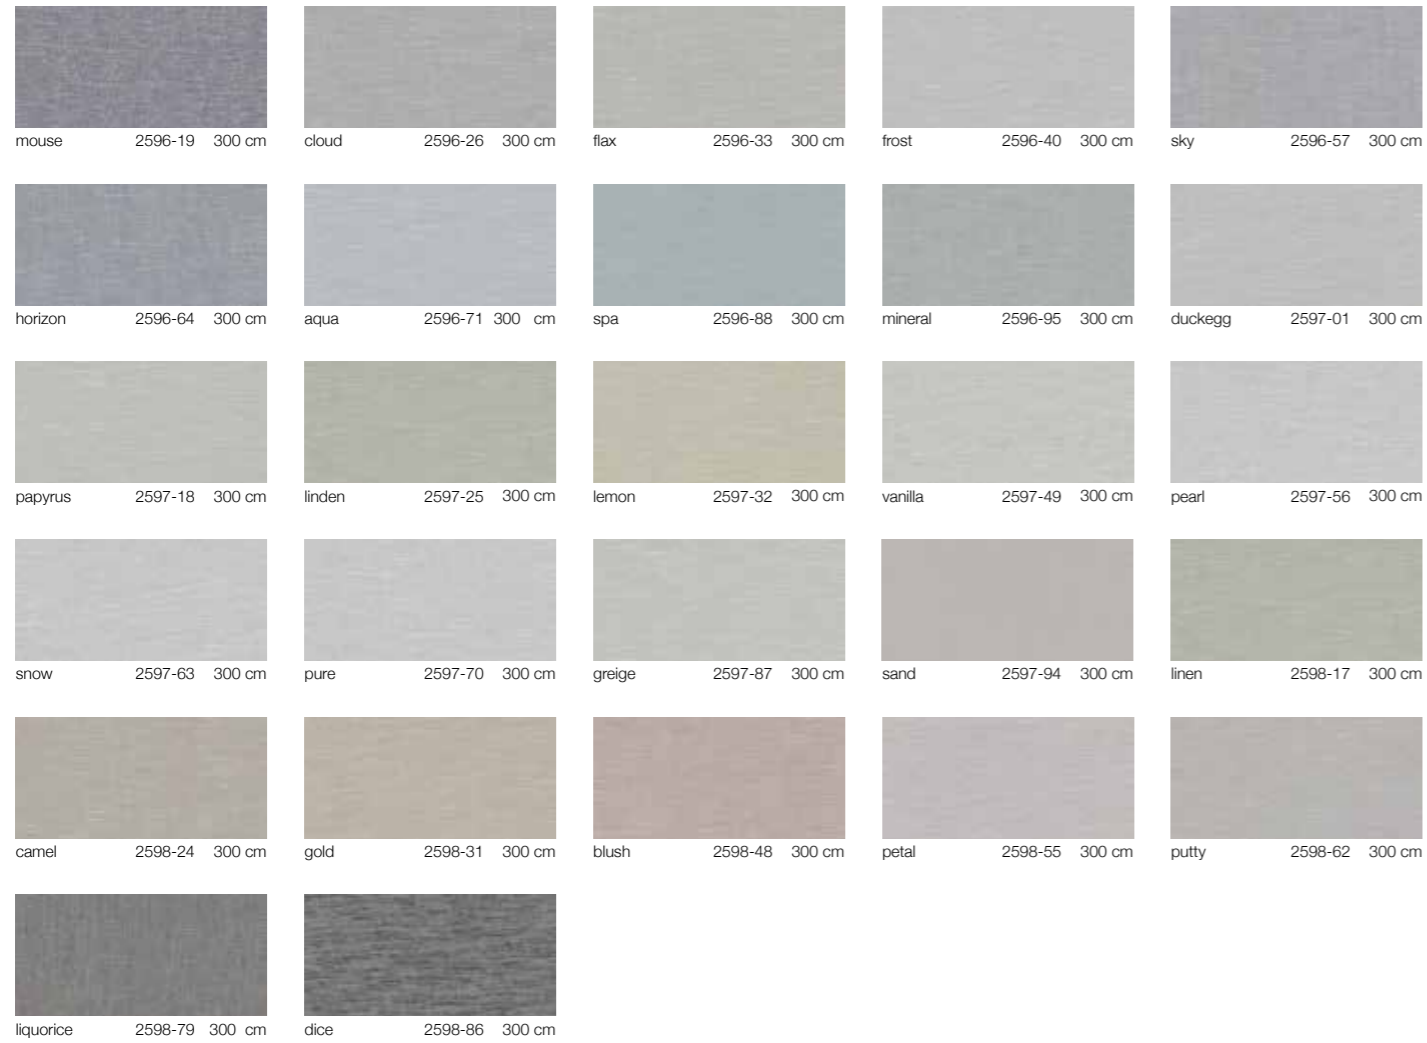

Tembleton FR

Store
sheer