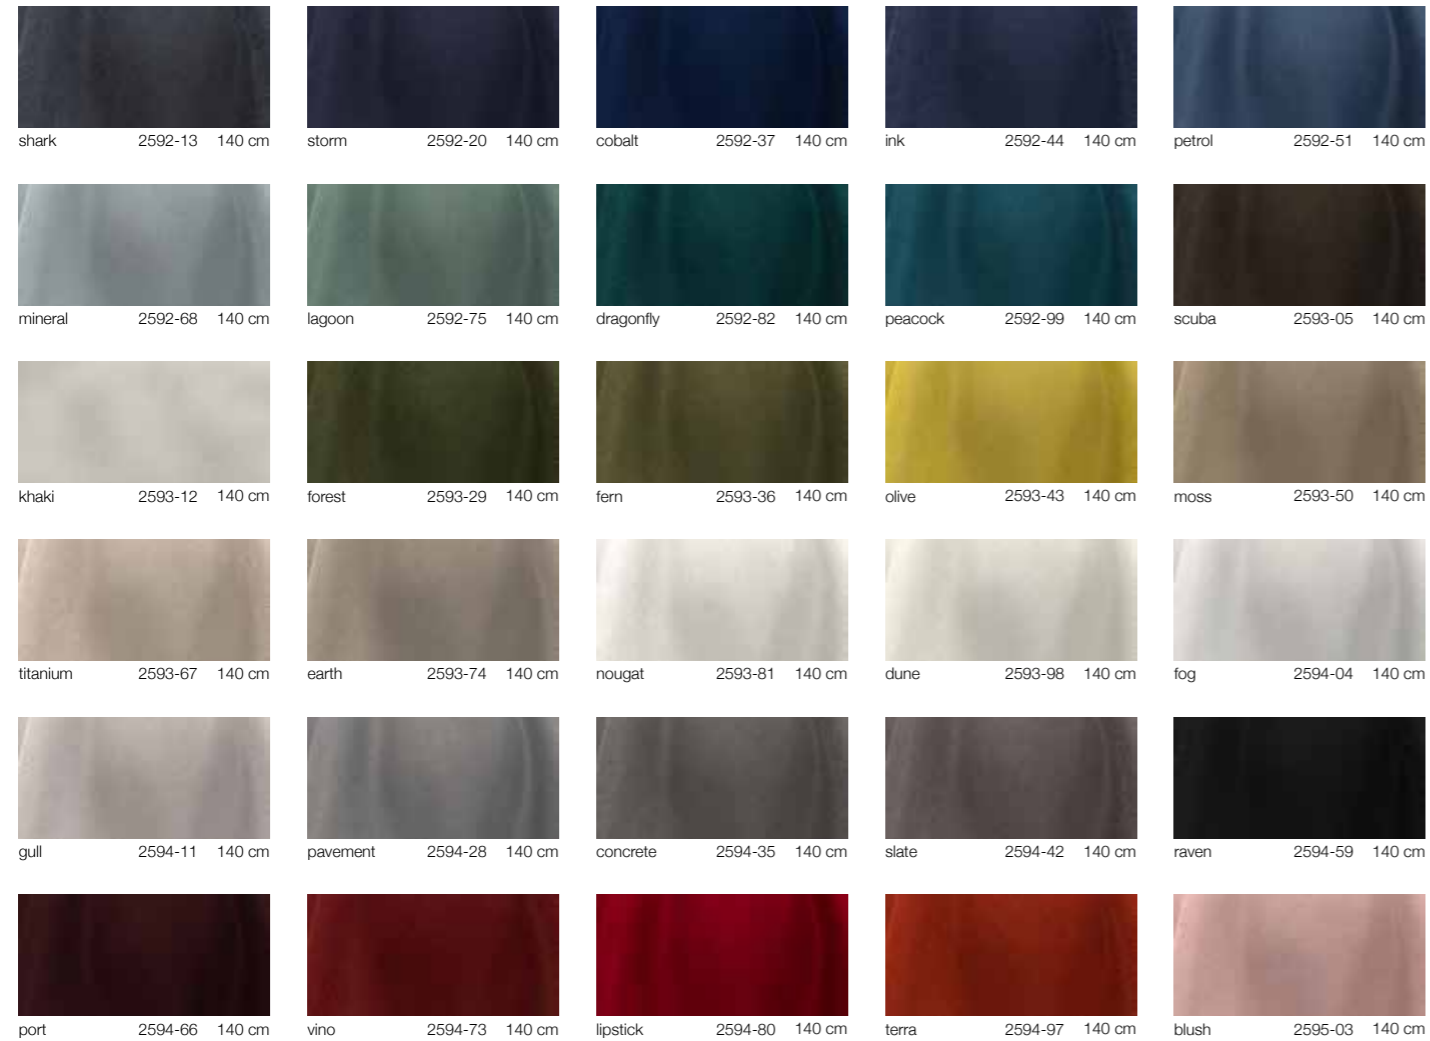

Sensuous FR

Dekorationsstoff decoration fabric